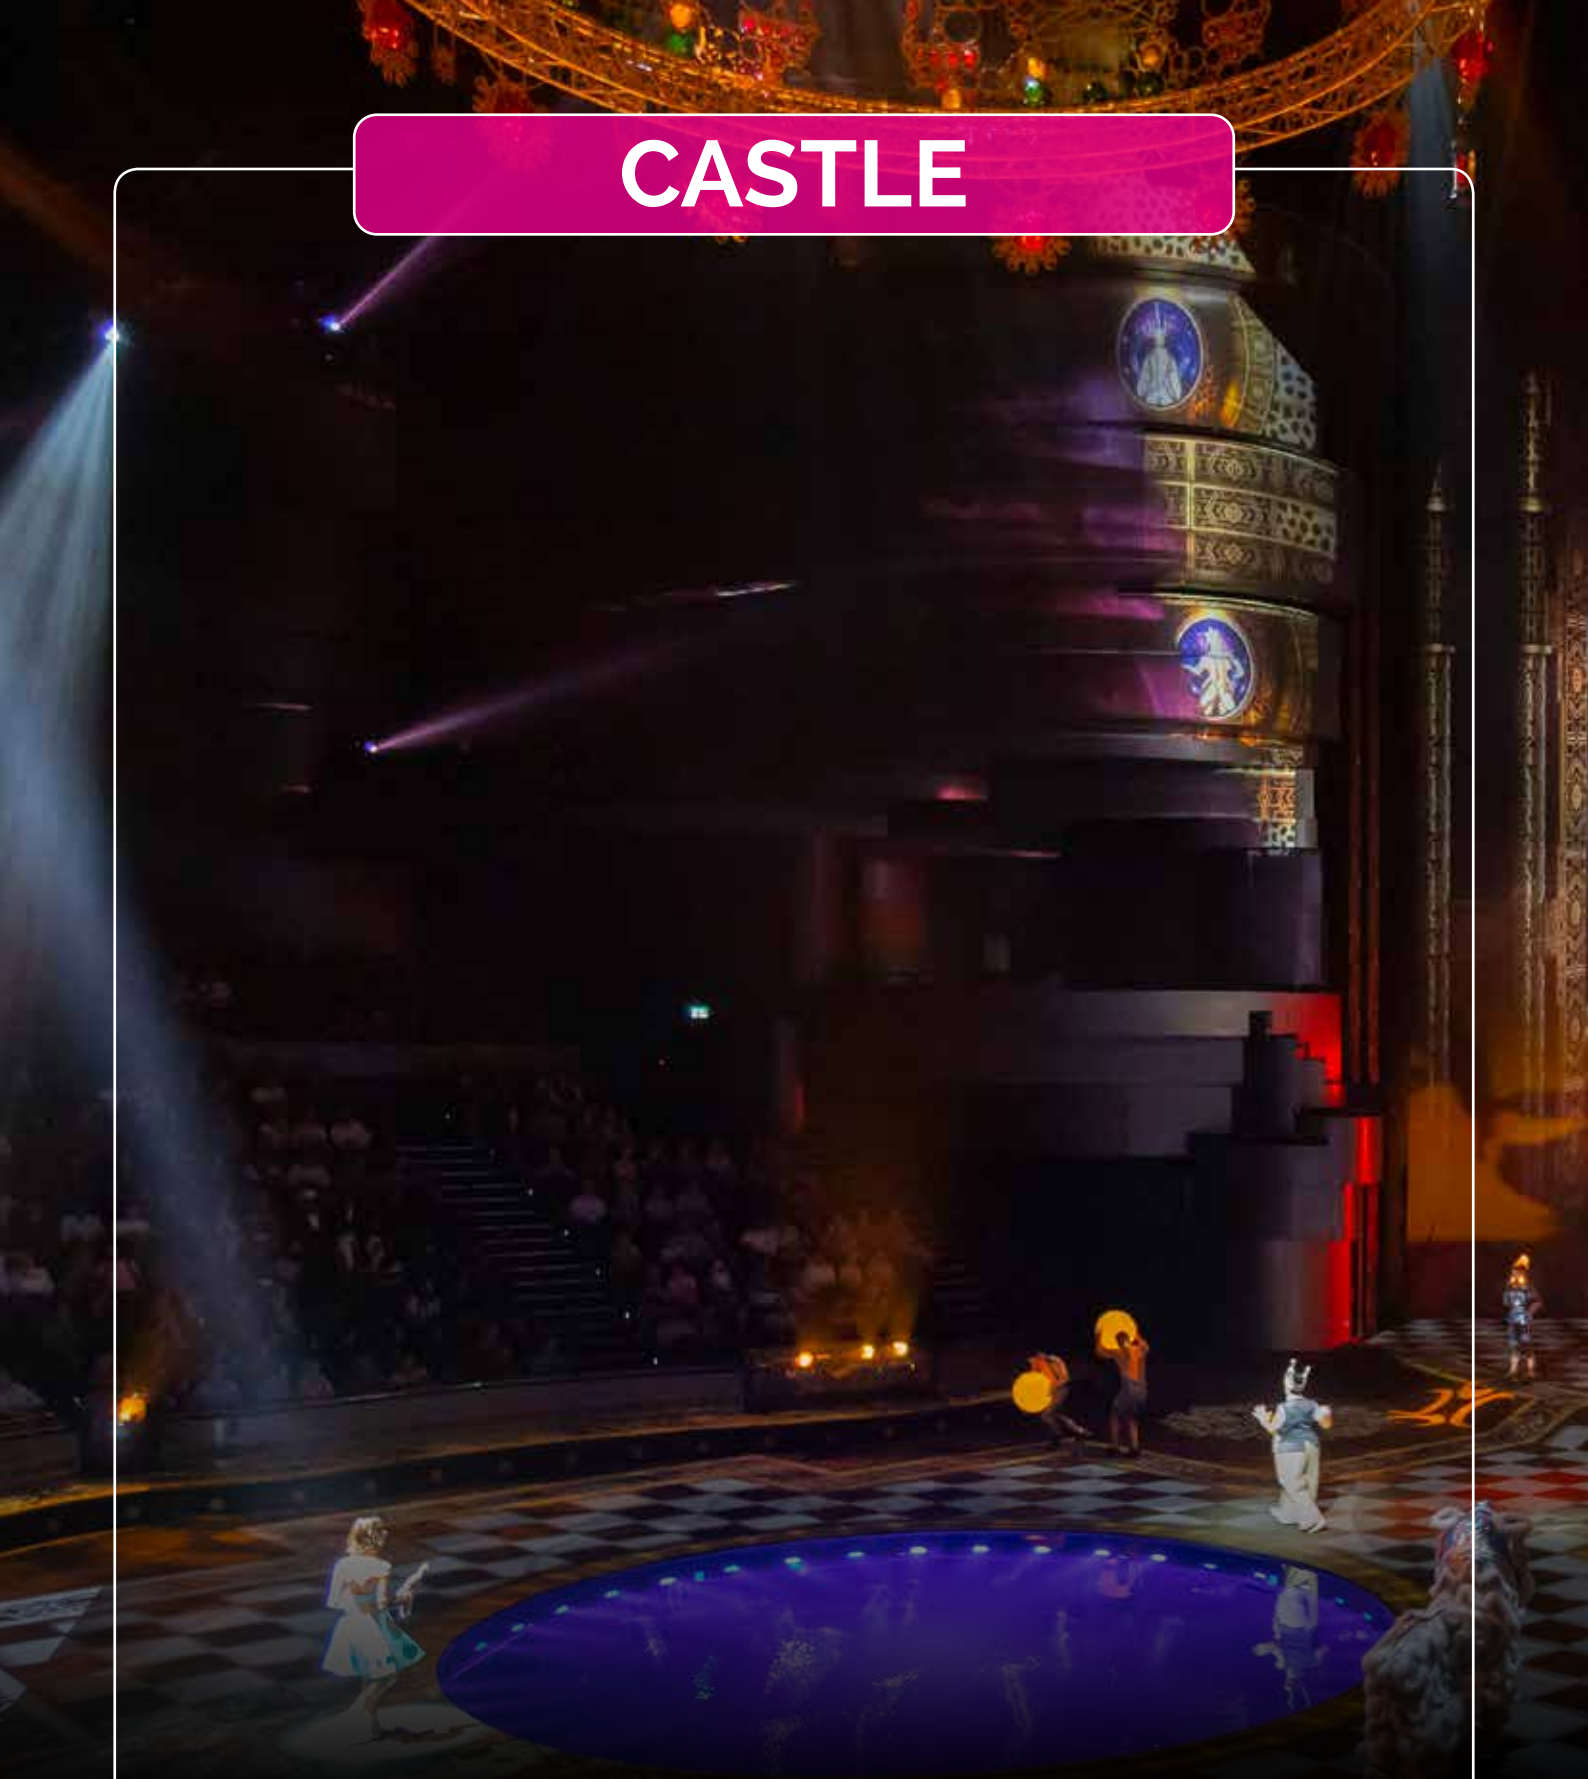

SCENE LISTING

PROLOGUE

Pearl's journey is about to begin as she enters her imaginary oasis.

CITY RUSH

Citizens crowd the city, rushing here and there, as Pearl seeks to find her way.

TOWER BRIDGE

A vibrant, futuristic light show. The central focus is a large, glowing grid of white lights that forms a tunnel-like structure, receding into the distance. The background is filled with intense red and purple laser beams and light patterns, creating a sense of depth and movement. The overall atmosphere is one of high-tech spectacle and immersion.

The thrill-seeking King of La Perle transports Pearl away from reality.

THE PORTAL

A large, glowing sphere containing a tropical island scene, set against a dark background with blue waterfalls and a bench.

Whilst traveling, Pearl sees her home from afar and begins to believe.

CHAPELLE

Pearl is introduced to a new and wonderful world filled with magnificent creatures.

SET THE WORLD

The Clown Prince connects Pearl and Antar, but what is his ulterior motive?

CASTLE

The King invites Pearl into his absurd home and introduces his citizens.

JEWEL BOX

The adventure continues for Pearl as the Clown Prince takes control of the Jewel.

CHASE

The Clown Prince turns Antar's own kind against him with help from his army of Daltons.