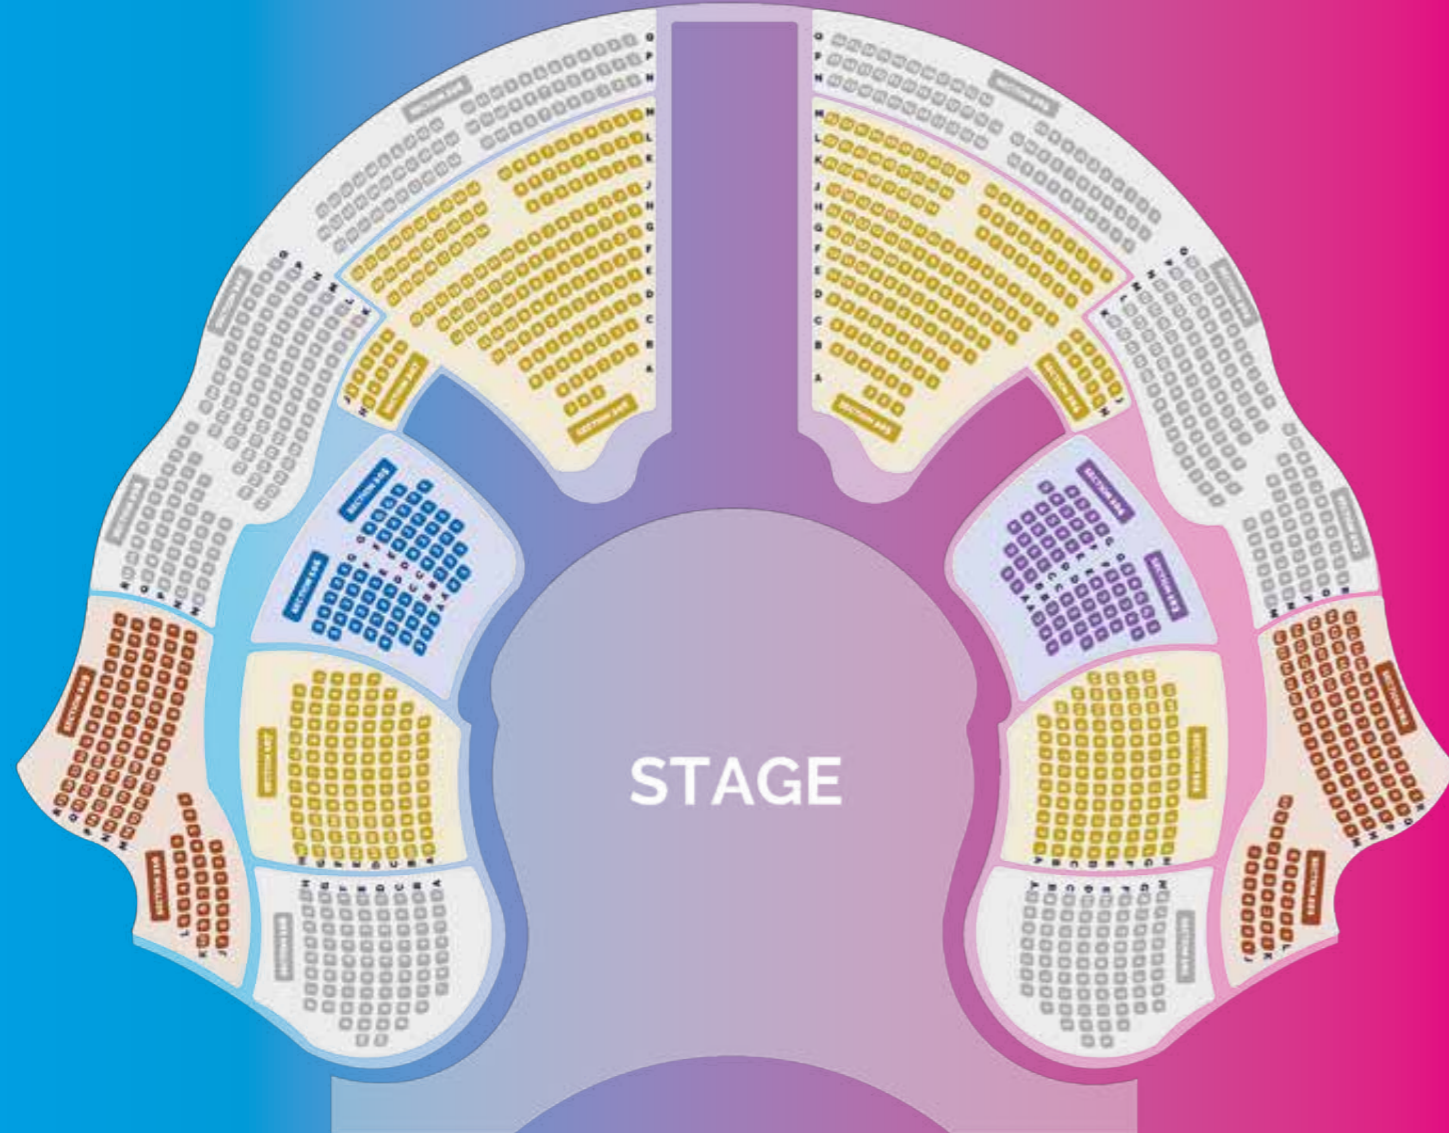

Access to **1,600 rooms & suites** in 3 surrounding **5-star** hotels

**3 ballrooms** in neighbouring hotels

**22 restaurants, lounges & bars** onsite

# FLOORPLAN

1,288 theatre seats.