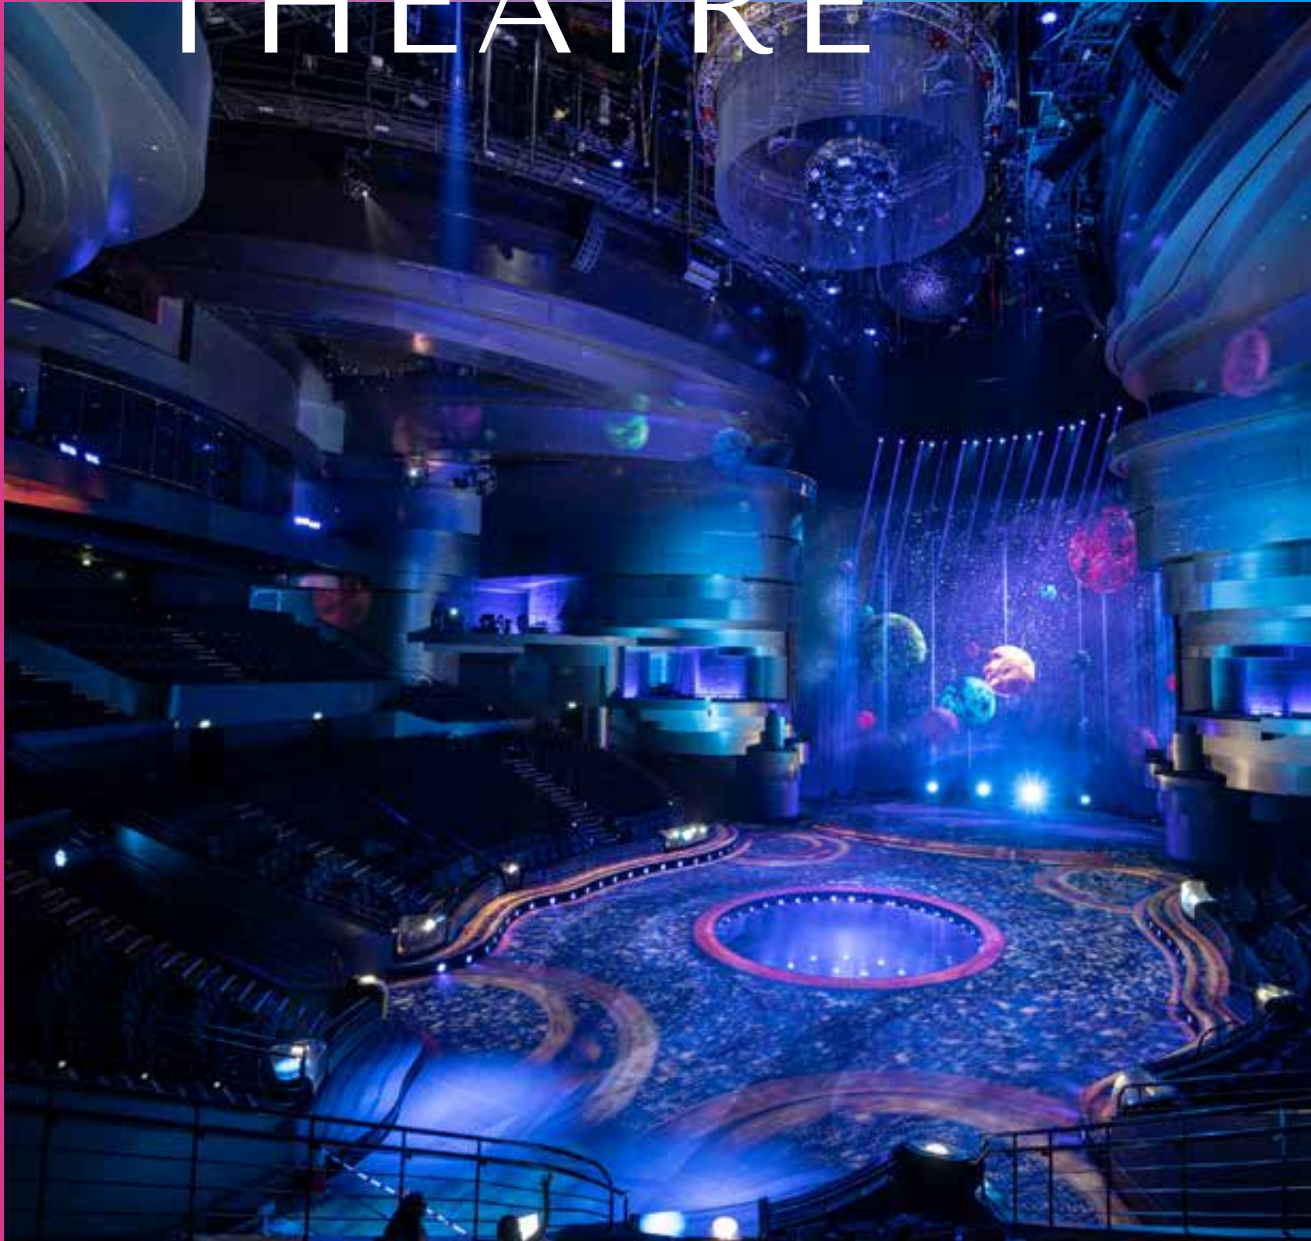

AL HABTOOR THEATRE

Available for [venue hire](#)