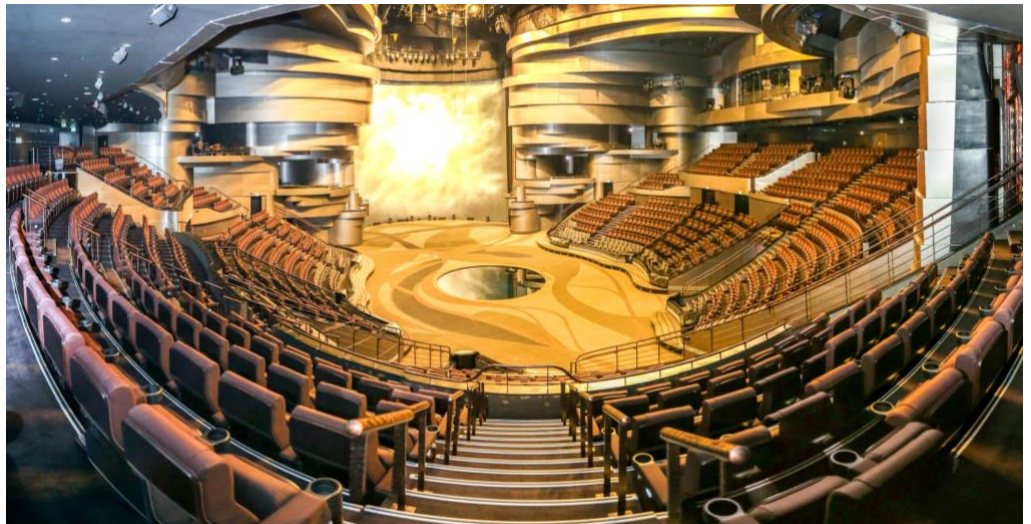

## AL HABTOOR THEATRE FOR VENUE HIRE

Al Habtoor Theatre, home of La Perle by Dragone is officially available for venue hire. This unique and hi-tech venue can be utilized for a wide range of social and corporate events including award ceremonies, product launches and performances. It is the ideal venue to elevate your events, starting with a dedicated pre-function area for catered receptions up to 1000 guests, to the magnificent auditorium featuring 1,288 premium seats, a state-of-the-art lighting and sound system and an innovative 860sqm stage.

Situated in the heart of Dubai just off Sheikh Zayed Road and on the banks of the Dubai Water Canal, La Perle is the perfect location, easily accessible for all.

## THEATRE FACILITIES

- TIERED AUDITORIUM SEATING FOR **1,288 SEATS**
- 1900 sq ft / 860 sqm STAGE AREA
- PRE-FUNCTION RECEPTION AREA WITH FULL CATERING FACILITIES
- STATE OF THE ART AUDIO/VISUAL CAPABILITIES
- MULTIPLE BRANDING OPPORTUNITIES
- MAJLIS/VIP LOUNGE AREA

## THEATRE FACILITIES

- TIERED AUDITORIUM SEATING FOR **1,288 SEATS**
- STAGE AREA (860 sqm)
- PRE-FUNCTION RECEPTION AREA WITH FULL CATERING FACILITIES
- STATE OF THE ART AUDIO/VISUAL CAPABILITIES
- MULTIPLE BRANDING OPPORTUNITIES
- 5000 PARKING SPACES, VALET SERVICES AVAILABLE
- MAJLIS/VIP LOUNGE AREA
- WI-FI AVAILABLE
- WHEELCHAIR ACCESSIBLE