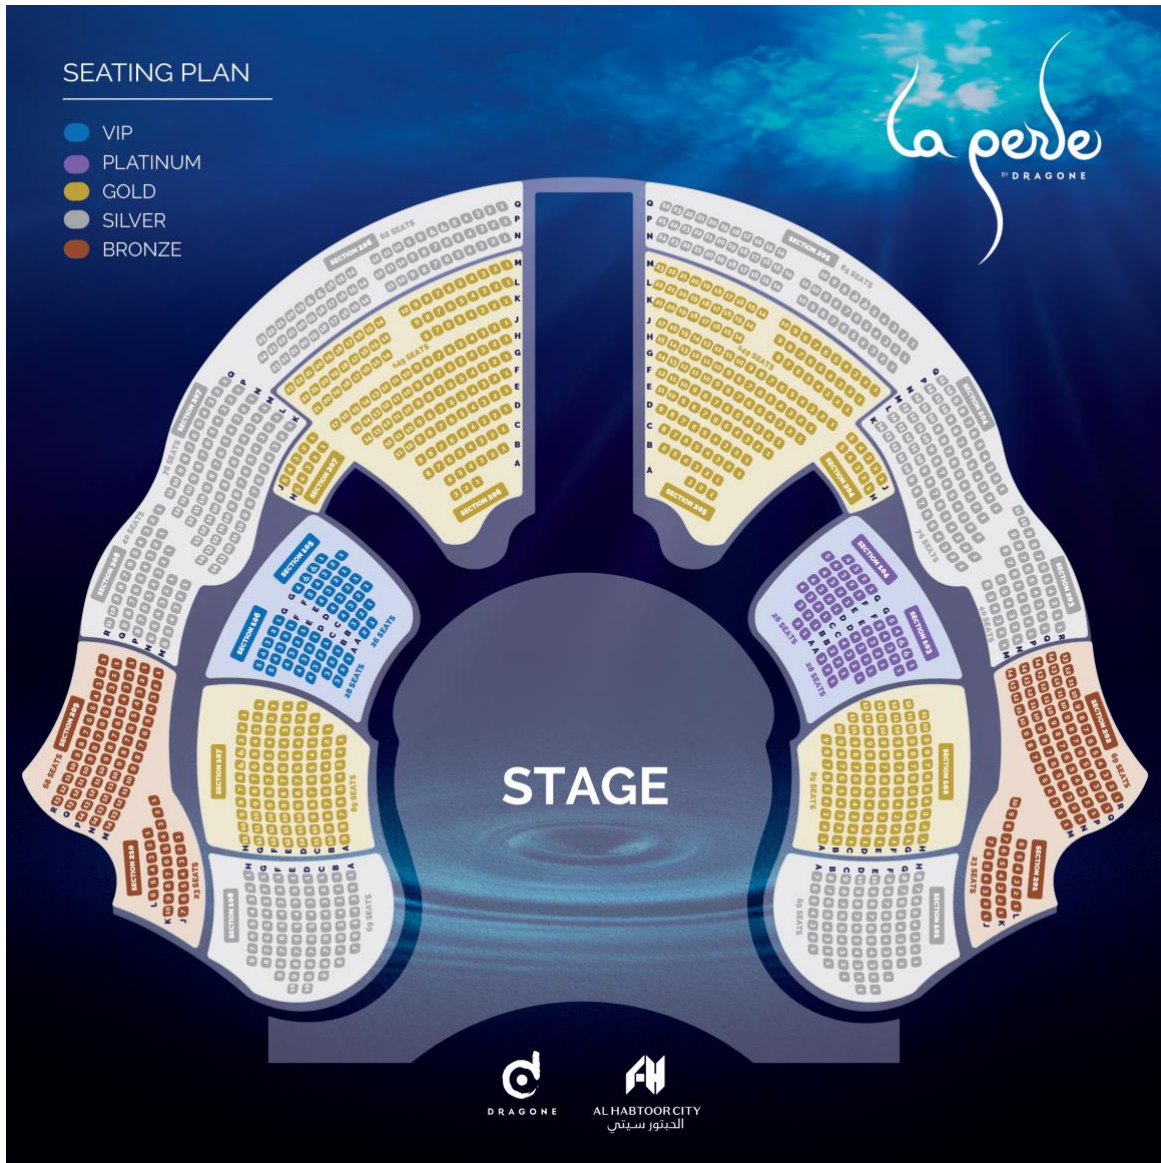

## AL HABTOOR THEATRE FOR VENUE HIRE

Al Habtoor Theatre, home of La Perle by Dragone is officially available for venue hire. This unique and hi-tech venue can be utilized for a wide range of social and corporate events including award ceremonies, product launches and performances. It is the ideal venue to elevate your events, starting with a dedicated pre-function area for catered receptions up to 1000 guests, to the magnificent auditorium featuring 1,288 premium seats, a state-of-the-art lighting and sound system and an innovative 860sqm stage.

Situated in the heart of Dubai just off Sheikh Zayed Road and on the banks of the Dubai Water Canal, La Perle is the perfect location, easily accessible for all.

## THEATRE FACILITIES

- TIERED AUDITORIUM SEATING FOR **1,288 SEATS**
- 1900 sq ft / 860 sqm STAGE AREA
- PRE-FUNCTION RECEPTION AREA WITH FULL CATERING FACILITIES
- STATE OF THE ART AUDIO/VISUAL CAPABILITIES
- MULTIPLE BRANDING OPPORTUNITIES
- MAJLIS/VIP LOUNGE AREA

## COMPLEX FACILITIES

Surrounded by three 5\* hotels, accommodation is readily available at Habtoor Palace, LXR Hotels & Resorts, V Hotel, Curio Collection by Hilton and Hilton Dubai Al Habtoor City.

- ACCESS TO 3 SURROUNDING HOTELS (1,600 ROOMS & SUITES)
- 3 BALLROOMS IN NEIGHBORING HOTELS
- 22 F&B OUTLETS IN THE COMPLEX